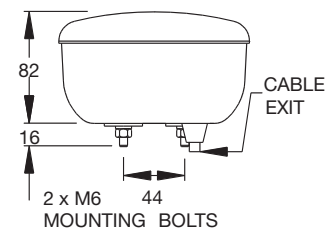

NEW LED Lamp variants being added.
Please contact **Britax** for latest range

L14 REAR COMBINATION LED LAMPS

L14.10

12V OR 24V specify voltage when ordering.

Red/amber.

L14.10.L12v Stop/Rear Position + Direction Indicator 12V.

L14.10.L24v Stop/Rear Position + Direction Indicator 24V.

L14.11

12V OR 24V specify voltage when ordering.

Red.

L14.11.L12v Rear Fog 12V.

L14.11.L24v Rear Fog 24V.

L14.12

12V OR 24V specify voltage when ordering.

Uncoloured.

L14.12.L12V Reverse 12V.

L14.12.L24V Reverse 24V.

L14.13

12V or 24V specify voltage when ordering.

Red.

L14.13.L12v Rear Position + Stop 12V.

L14.13.L24v Rear Position + Stop 24V.