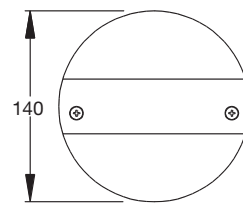

NEW LED Lamp variants being added.
Please contact **Britax** for latest range

L14 REAR COMBINATION LED LAMPS

L14.10

12V OR 24V specify voltage when ordering.

Red/amber.

L14.10.L12v Stop/Rear Position + Direction Indicator 12V.

L14.10.L24v Stop/Rear Position + Direction Indicator 24V.

L14.11

12V OR 24V specify voltage when ordering.

Red.

L14.11.L12v Rear Fog 12V.

L14.11.L24v Rear Fog 24V.

L14.12

12V OR 24V specify voltage when ordering.

Uncoloured.

L14.12.L12V Reverse 12V.

L14.12.L24V Reverse 24V.

L14.13

12V or 24V specify voltage when ordering.

Red.

L14.13.L12v Rear Position + Stop 12V.

L14.13.L24v Rear Position + Stop 24V.